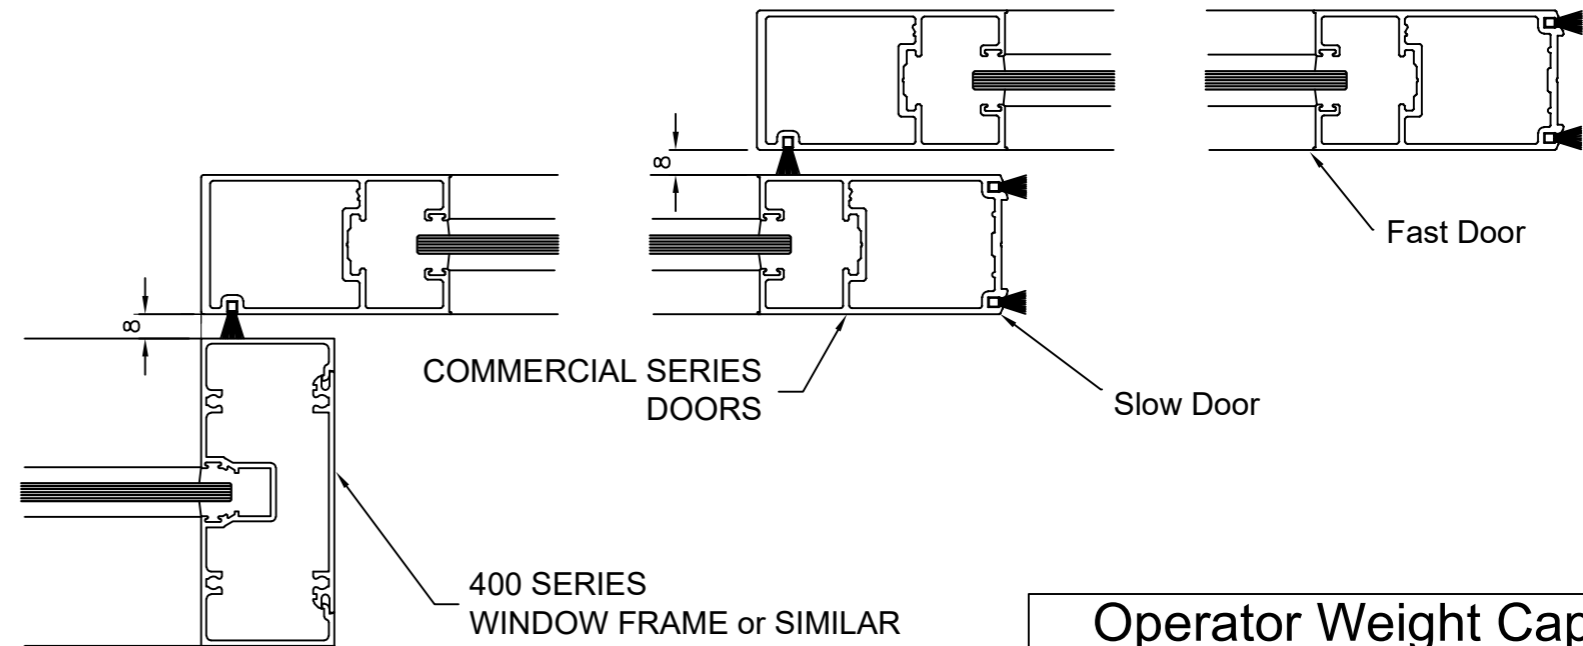

HANGER CHANNEL FIXING

Operator Weight Capacity

	Single Sliding	Bi - Parting
TSA 20	2 x 90	4 x 80
TSA 22	2 x 170	4 x 130
TSA 20 DUO	2 x 120	4 x 90

record automatic doors pty ltd

ABN: 58 601 122 874

Melbourne

MODEL: TSA20-160-FRD

160mm Pelmet Aluminium Framed Glass Door

PROJECT:

Drawn: PPG

Date: 24th February, 2020

Scale: 1 : 2

Dwg no: TSA20-160-FRD