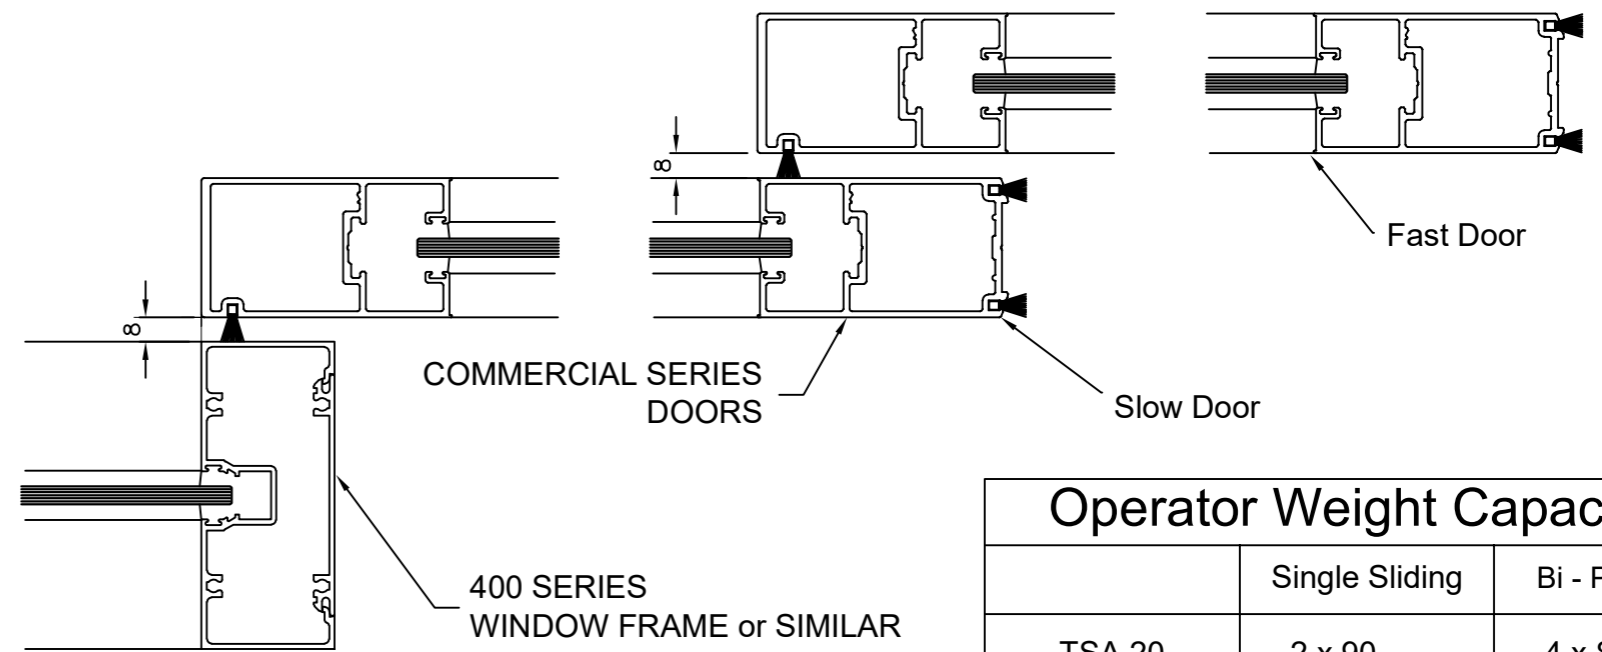

HANGER CHANNEL FIXING

Operator Weight Capacity

	Single Sliding	Bi - Parting
TSA 20	2 x 90	4 x 80
TSA 22	2 x 170	4 x 130
TSA 20 DUO	2 x 120	4 x 90

record automatic doors pty ltd

ABN: 58 601 122 874

Melbourne

MODEL: TSA20-110-FRD

110mm Pelmet Aluminium Framed Glass Door

PROJECT:

Drawn: PPG

Date: 24th February, 2020

Scale: 1 : 2

Dwg no: TSA20-110-FRD