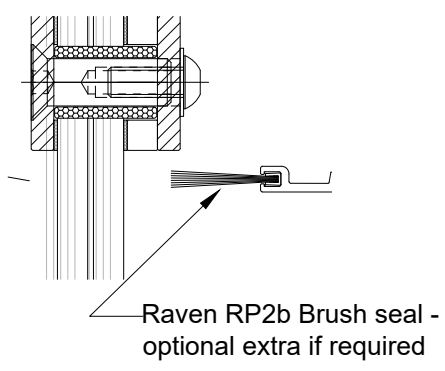

FRAMELESS GLASS HOLE SETOUT
FOR GLASS DOOR WEIGHT UP TO 400kg

Operator Weight Capacity		
	Single Sliding	Bi - Parting
STA 22H STA 22H (2 OFF)	1 x 400 -	2 x 300 2 x 400

record automatic doors pty ltd ABN: 58 601 122 874