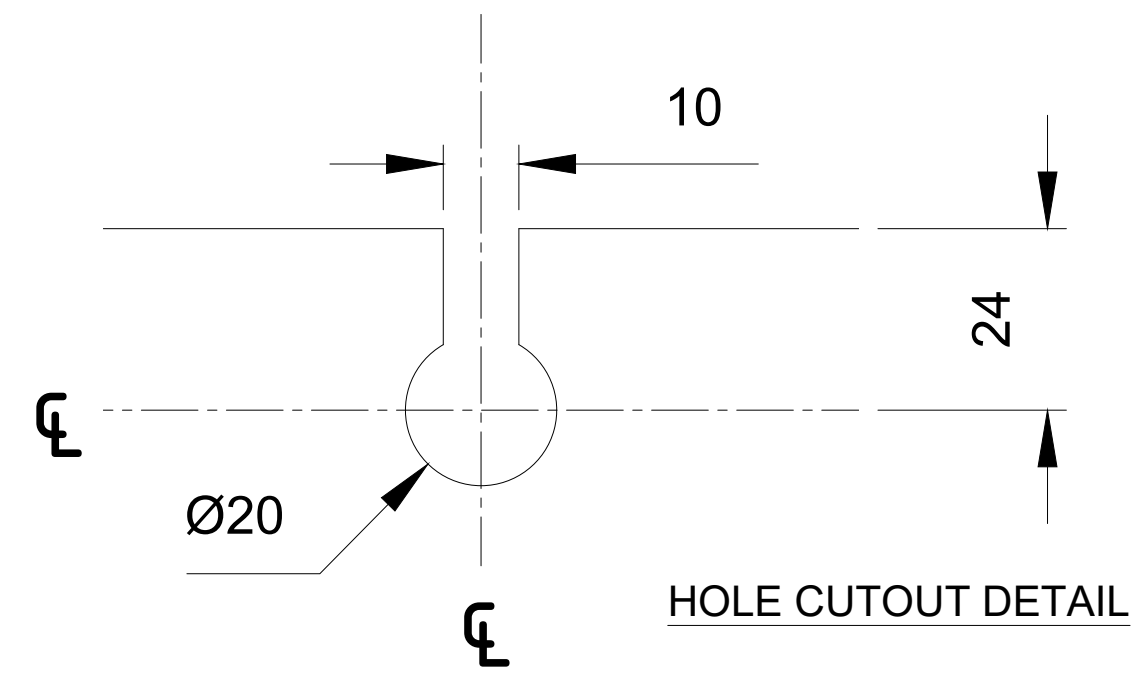

FRAMELESS GLASS HOLE SETOUT
FOR GLASS DOOR WEIGHT UP TO 400kg

Operator Weight Capacity		
	Single Sliding	Bi - Parting
STA 22H STA 22H (2 OFF)	1 x 400 -	2 x 300 2 x 400

record automatic doors pty ltd ABN: 58 601 122 874

MODEL: STA22H-250-FGC
250mm Pelmet Frameless Glass Door

PROJECT:

REVISION:

Drawn: PPG
Date: March, 2022
Scale: 1:1, 1:2 & 1:5
Dwg no: STA22H-250-FGC